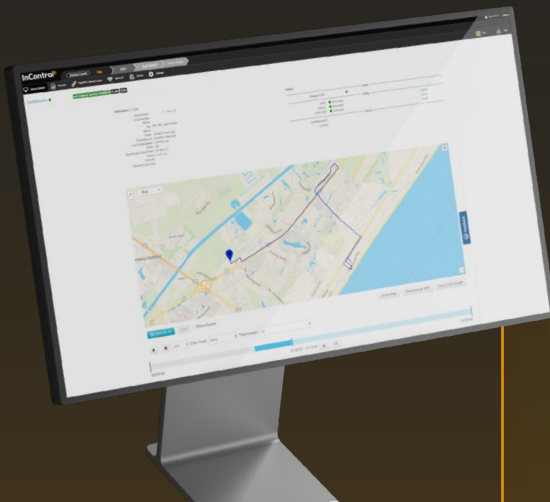

Transit Pro E

Rugged Metal and Ventless Design Case

Widest operating temperature range

-40°C to +70°C

Flexible powering options

12-56V DC via power port or terminal block (included 100-240V AC adapter)

Remotely manage external devices

(via InControl IP or Serial)

Built for Adverse Remote and Mobile Applications