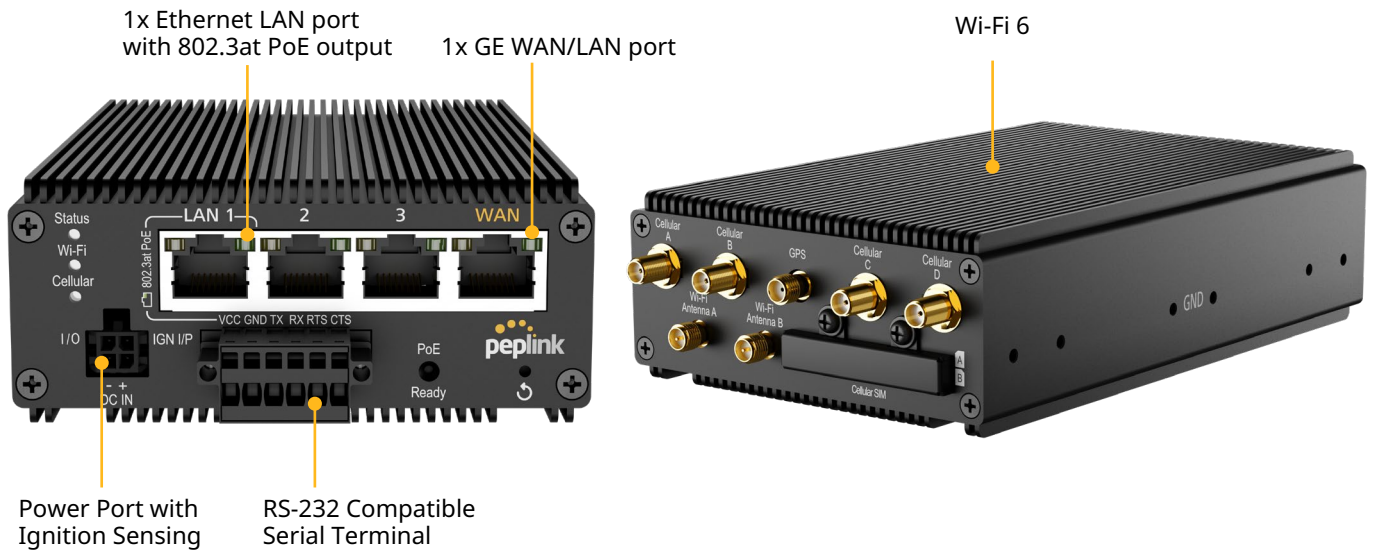

Specifications

WAN Interface	1x 10/100/1000M Ethernet 1x Embedded Cellular Modem with a Redundant SIM Slot	Antenna Connectors	4x SMA Cellular Antenna Connectors 2x RP-SMA Wi-Fi Antenna Connectors 1x SMA GPS Antenna Connector
LAN Interface	3x 10/100/1000M Ethernet	Power Input	Power Port: 12V – 56V DC AC Adapter: AC Input 100V–240V / DC Output 12V Terminal Block: 12V – 56V DC
Wi-Fi Interface	Simultaneous Dual-Band (2.4GHz / 5GHz) Wi-Fi 6, 2X2 MIMO Wi-Fi WAN and/or AP	Power Output	Power over Ethernet 802.3at³
SpeedFusion features	Hot Failover, Smoothing, Bandwidth Bonding	Power Consumption	12W (nominal), 19W (max.)
Number of PepVPN SpeedFusion Peers	2 / 5¹	Dimension	6.3 x 4.0 x 1.7 inches / 160 x 101 x 43.5 mm
Feature	GPIO, Ignition Sensing, Edge Computing with 8GB Storage, Location tracking with GPS and Dead Reckoning	Weight	2.1 pounds / 900 grams
Router Throughput	1Gbps	Operating Temperature	-40° – 158°F / -40° – 70°C
SpeedFusion Throughput (No Encryption)	400Mbps	Humidity	15% – 95% (non-condensing)
SpeedFusion Throughput (256-bit AES)	200Mbps	Certifications	CE, RoHS, RCM, UKCA
Recommended Users	25-150	Package Content	1x Transit Pro E 4x 5G/LTE Antennas (ACW-235) 2x Dual Band Wi-Fi Antennas (ACW-815) 1x GPS Active Antenna (ACW-232) 1x 12V 2A 4 Pin Power Supply (ACW-632) 1x 6 Pin Terminal Block Connector (ACW-131) 1 Pair of Mounting Brackets (ACW-724)
Cellular Data Rate² (Downlink/Uplink)	5G: 3.4 Gbps / 900 Mbps CAT-20: 1.6 Gbps / 200 Mbps	SIM Options	Nano-SIM (4FF) Peplink eSIM BYO eSIM (2 profiles) RemoteSIM from SIM Injector FusionSIM
		Warranty	1-Year Limited Warranty

¹ 5 PepVPN Peers are enabled for PrimeCare models which requires a PrimeCare subscription, complimentary for the first year.

² Maximum theoretical data rates.

³ A power supply of 48V-54V is recommended for enabling the PoE output.

Specifications are subject to change without notice.